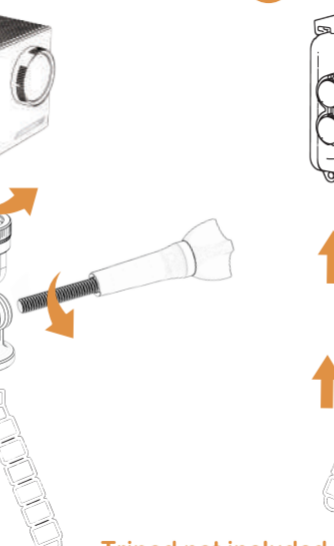

Accessories Installation Guide

C16

WhatsApp

Email

1. Switch button (short press to cycle through video, photo, playback video /playback photo/settings)
2. Confirmation button
3. "Short press to magnify zoom magnification (max. 8x)
Long press to turn on WI-FI, short press to turn off WI-FI"
4. Short press down button to minimize zoom
5. WiFi Indicator

6. Type-C Port
8. Memory card Slot

7. Internal Microphone

1

2

3

4

5

6

7

8

Tripod not included

English
Scan the code for the manual and the operating video

Español
Escanee el código QR para obtener manuales y vídeos de funcionamiento

Italiano
Scannerizzare il codice QR per ottenere i manuali e i video operativi