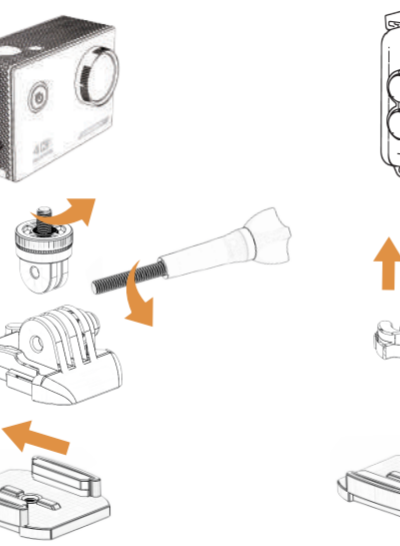

Accessories Installation Guide

C16

WhatsApp

Email

1. Switch button (short press to cycle through video, photo, playback video /playback photo/settings)
2. Confirmation button
3. "Short press to magnify zoom magnification (max. 8x)
Long press to turn on WI-FI, short press to turn off WI-FI"
4. Short press down button to minimize zoom
5. WiFi Indicator

6. Type-C Port
8. Memory card Slot

7. Internal Microphone

1

2

3

4

5

6