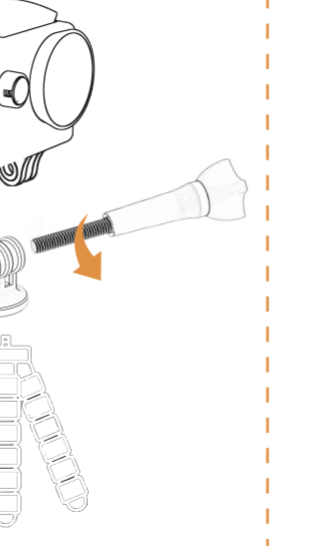

Accessories Installation Guide

C16

WhatsApp

Email

1. Switch button (short press to cycle through video, photo, playback video /playback photo/settings)
2. Confirmation button
3. "Short press to magnify zoom magnification (max. 8x)
Long press to turn on WI-FI, short press to turn off WI-FI"
4. Short press down button to minimize zoom
5. WiFi Indicator

6. Type-C Port
8. Memory card Slot

7. Internal Microphone

1

2

3

4

5

6

7

8

Tripod not included

English
Scan the code for the manual and the operating video

Español
Escanee el código QR para obtener manuales y vídeos de funcionamiento

Italiano
Scannerizzare il codice QR per ottenere i manuali e i video operativi