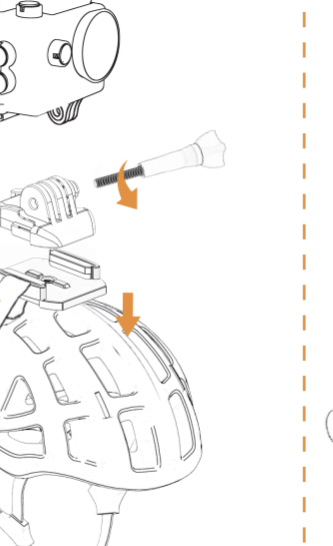

Accessories Installation Guide

C16

WhatsApp

Email

1. Switch button (short press to cycle through video, photo, playback video /playback photo/settings)
2. Confirmation button
3. "Short press to magnify zoom magnification (max. 8x)
Long press to turn on WI-FI, short press to turn off WI-FI"
4. Short press down button to minimize zoom
5. WiFi Indicator

6. Type-C Port
8. Memory card Slot

7. Internal Microphone

1

2

3

4

5

6