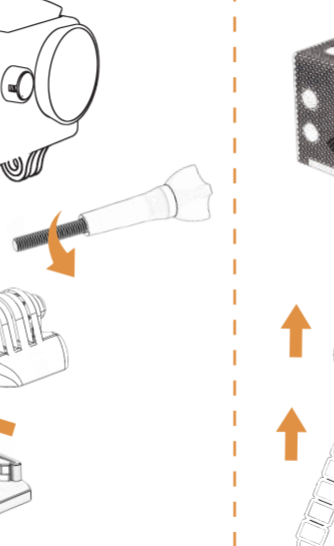

Accessories Installation Guide

C16

WhatsApp

Email

1. Switch button (short press to cycle through video, photo, playback video /playback photo/settings)
2. Confirmation button
3. "Short press to magnify zoom magnification (max. 8x)
Long press to turn on WI-FI, short press to turn off WI-FI"
4. Short press down button to minimize zoom
5. WiFi Indicator

6. Type-C Port
8. Memory card Slot

7. Internal Microphone

1

2

3

4

5

6

7

8

Tripod not included

English
Scan the code for the manual and the operating video

Español
Escanee el código QR para obtener manuales y vídeos de funcionamiento

Italiano
Scannerizzare il codice QR per ottenere i manuali e i video operativi